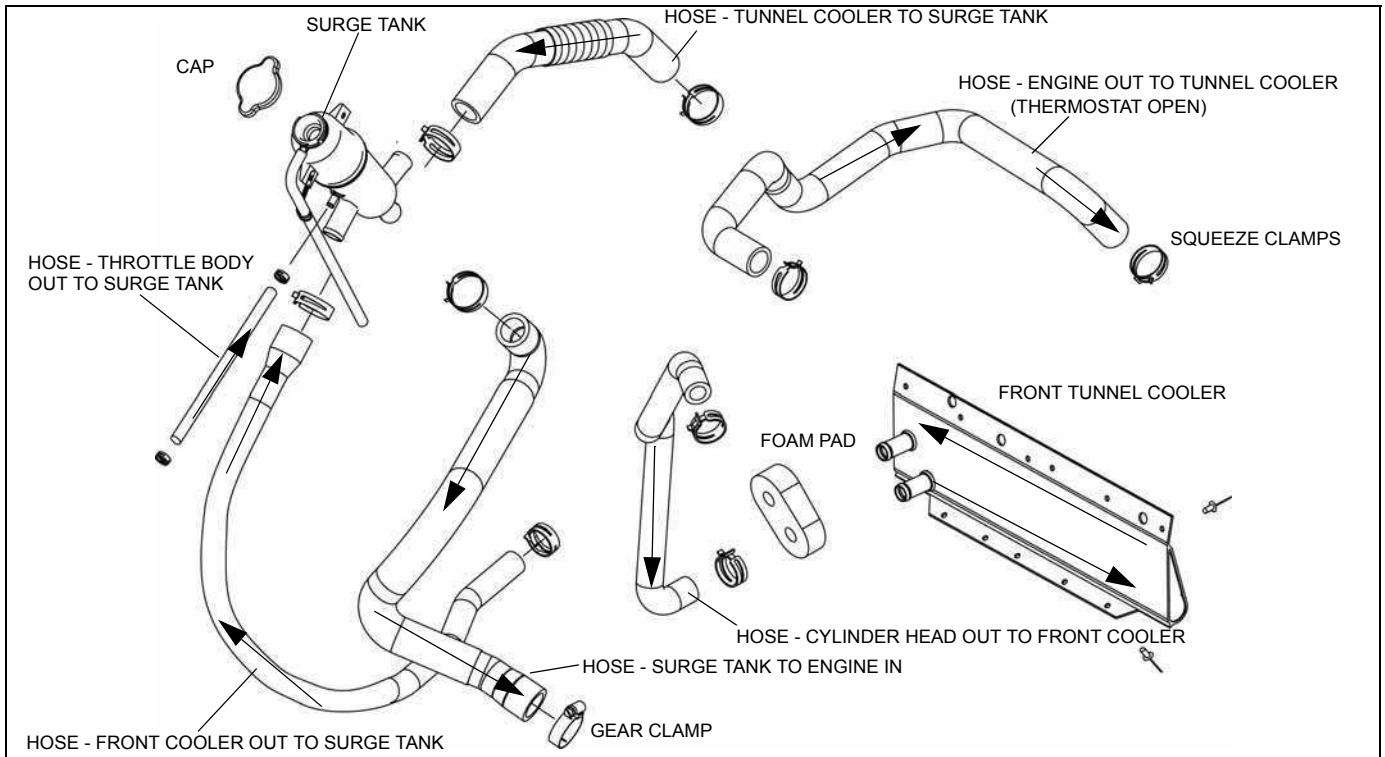

800 RMK (With Bulkhead Cooler)

800 RMK / Assault (Without Bulkhead Cooler)